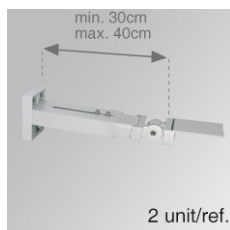

WAAR380G

ACC. ADJ WALL ARM 380 GR.

Description:

Accessory for luminaire model ACC. ADJ WALL ARM 380 GR. LAMP brand. Adjustable wall bracket and extensible from 30 to 40 cm, lacquered in grey.

Finish: Texturised grey

Weight: 1.668 g