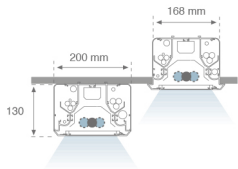

METRO

TL1SF13620NW

TLSE T8 1X36W 1960MM WH.

Description:

Structure model TLSE T8 1X36W 1960MM WH., LAMP brand. Made of matt white lacquered aluminium extrusion and anti-vandal louvres diffuser. Model for T8 1X36W lamp and control gear included. With shiny aluminium reflector. Insulation class I.

Weight: 10.000 g

TECHNICAL SPECIFICATIONS:

Power: 1X36W

Power Supply: 230V-50Hz