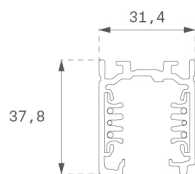

TKSUPR1000DNW

**TRACK 220/230V SUR 1M DALI/ONOFF WH.****Description:**

Three-phase track for surface or suspended mounting model TRACK 220/230V SUR 1M DALI/ONOFF WH., LAMP brand. Made of white lacquered extruded aluminium of 1 meter long, with three independent circuits, plus neutral, earth and dimmable circuit. For supply voltage of 230/440V 16A. Insulation class I.

**Finish:** Shiny white RAL 9010**Dimensions:** 1.000 x 0 x 0 mm**Installation:****TECHNICAL SPECIFICATIONS:****CUSTOM MADE OPTIONS:**

**PHOTOMETRIC DATA :**