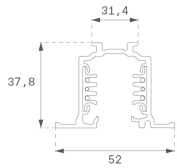

Finition: Blanc brillant RAL 9010

Dimensions: 3.000 x 0 x 0 mm

ACCESSOIRES :

Montage

Code produit:

TKAAIDNB

Description:

TRACK ACC INT MAIN SUPPLY DALI/ONOFF BK