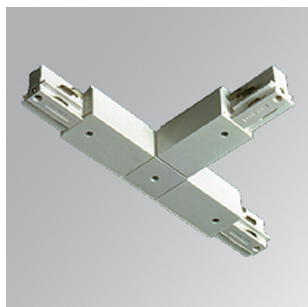

TRACK

TKATRODNG

TRACK ACC. EXT RIGHT T JOINT GR.

Description:

Accessory for track model TRACK ACC. EXT RIGHT T JOINT GR., LAMP brand. Grey exterior right T joint type.

Finish: Grey matt RAL 7040

Weight: 150 g

ACCESORIES :

Assembly

Product code:

TKACTC

Description:

TRACK ACC. CUT TOOL COPPER