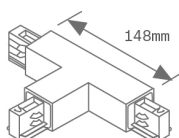

TKATRIDNG

TRACK ACC. INT RIGHT T JOINT GR.

Description:

Accessory for track model TRACK ACC. INT RIGHT T JOINT GR., LAMP brand. Grey interior right T joint type.

Finish: Grey matt RAL 7040

Weight: 150 g

ACCESORIES :

Assembly

Product code:

TKACTC

Description:

TRACK ACC. CUT TOOL COPPER