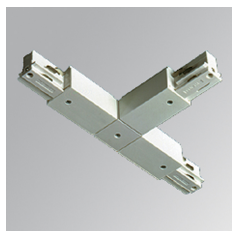

TKATLODNB

TRACK ACC. EXT LEFT T JOINT BK.

Description:

Accessory for track model TRACK ACC. EXT LEFT T JOINT BK., LAMP brand. Black exterior left T joint type.

Finish: Black matt RAL 9005

Weight: 150 g

ACCESORIES :

Assembly

Product code:

TKACTC

Description:

TRACK ACC. CUT TOOL COPPER