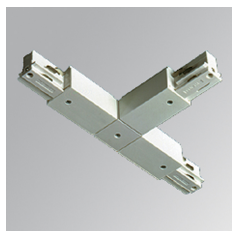

TKATLIDNG

TRACK ACC. INT LEFT T JOINT GR.

---

**Description:**

Accessory for track model TRACK ACC. INT LEFT T JOINT GR., LAMP brand. Grey interior left T joint type.

**Finish:** Grey matt RAL 7040

**Weight:** 150 g

---

---

**ACCESORIES :**

**Assembly**

**Product code:**

TKACTC

**Description:**

TRACK ACC. CUT TOOL COPPER