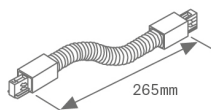

TKAJFDNG

TRACK ACC. FLEX CORNER GR.

Description:

Accessory for track model TRACK ACC. FLEX CORNER GR., LAMP brand. Grey flexible corner joint type.

Finish: Grey matt RAL 7040

Weight: 128 g

ACCESORIES :

Assembly

Product code:

TKACTC

Description:

TRACK ACC. CUT TOOL COPPER