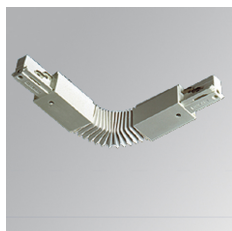

TKAJFDNG

TRACK ACC. FLEX CORNER GR.

Description:

Accessory for track model TRACK ACC. FLEX CORNER GR., LAMP brand. Grey flexible corner joint type.

Finish: Grey matt RAL 7040

Weight: 128 g

ACCESORIES :

Assembly

Product code:

TKACTC

Description:

TRACK ACC. CUT TOOL COPPER