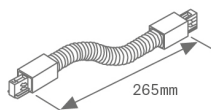

TRACK

TKAJFDNB

TRACK ACC. FLEX CORNER BK.

Description:

Accessory for track model TRACK ACC. FLEX CORNER BK., LAMP brand. Black flexible corner joint type.

Finish: Black matt RAL 9005

Weight: 128 g

ACCESORIES :

Assembly

Product code:

TKACTC

Description:

TRACK ACC. CUT TOOL COPPER