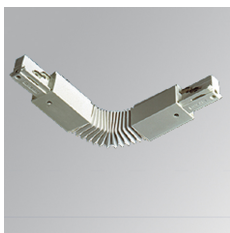

TRACK

TKAJFDNB

TRACK ACC. FLEX CORNER BK.

Description:

Accessory for track model TRACK ACC. FLEX CORNER BK., LAMP brand. Black flexible corner joint type.

Finish: Black matt RAL 9005

Weight: 128 g

ACCESORIES :

Assembly

Product code:

TKACTC

Description:

TRACK ACC. CUT TOOL COPPER