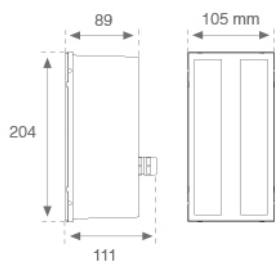

TRACE 65

TC120V0265SY830NB

TRACE IP65 200 VERT 120 WW BK.

Description:

Outdoor wall-recessed luminaire model TRACE IP65 200 VERT 120 LAMP brand. Body made of injected aluminium and matt black serigraphed tempered glass. Model for MID-POWER LED with 3000K, CRI 80 colour temperature and control gear included. Texturised white lacquered aluminium symmetric reflector. IP65, IK07 protection rating. Insulation class I. Lifetime: 100. 000 L90 B10. BUG Rate: B0 U2 G1, ULOR: 42%.

Finish: CATAPHORESIS

Dimensions: 115 x 214 x 145 mm

Weight: 1.204 g

Installation: Wall recessed

Recessing measures: 107 x 212 x 135 mm

TECHNICAL SPECIFICATIONS:

Light output:	156 lm	°K :	3000
Plum:	4,1W	CRI :	80
Efficacy:	38 lm/w	MacAdam:	<3
Type:	MID POWER LED	Power Supply:	100-240V 50/60Hz
LED Lifetime:	100.000 L90 B10 (Ta=25°C)	Gear:	Electronic
Power:	3W		

Light output tolerance +/- 10%

CUSTOM MADE OPTIONS:

TRACE 65

TC120V0265SY830NB

TRACE IP65 200 VERT 120 WW BK.

PHOTOMETRIC DATA :

<p>5641532 $\eta = 100\%$ $I_{max} = 354 \text{ cd/klm}$ UTE: 0,50T CIE: 11 36 67 50 100</p> 		<p>alpha = 600,0°</p> 	H (m)	D (m)	E_{max}	E_{med}
			1	0,00	-1	NAN
			2	0,00	0	NAN
			3	0,00	0	NAN
			4	0,00	0	NAN