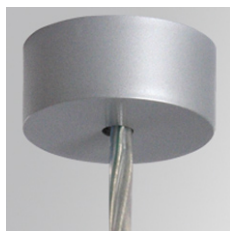

SUCA4000NG

**ACC. ELEC 3P SUSP GR.**

---

**Description:**

Accessory for suspended luminaires model ACC. ELEC 3P SUSP GR., LAMP brand. Power supply type with grey decorative rose and electrical cable (3x1.5mm) of 4000mm long.

**Finish:** Bright silver gray RAL 9006

**Dimensions:** Ø 84 mm x 37 mm      **Weight:** 504 g

---