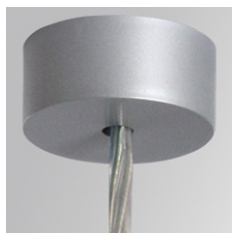

SUCA4000DG

ACC. ELEC 5P SUSP GR.

Description:

Accessory for suspended luminaires model ACC. ELEC 5P SUSP GR., LAMP brand. Power supply type with grey decorative rose and electrical cable (5x1.5mm) of 4000mm long. For dimmable driver.

Finish: Bright silver gray RAL 9006

Dimensions: Ø 84 mm x 37 mm **Weight:** 720 g

Installation:

TECHNICAL SPECIFICATIONS:

CUSTOM MADE OPTIONS:

SUCA4000DG

ACC. ELEC 5P SUSP GR.

PHOTOMETRIC DATA :