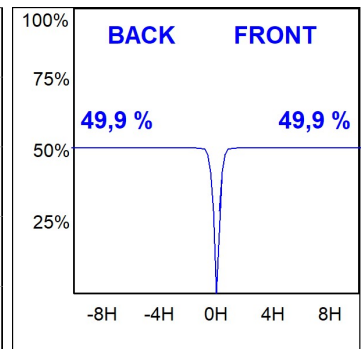

PHOTOMETRIC DATA :