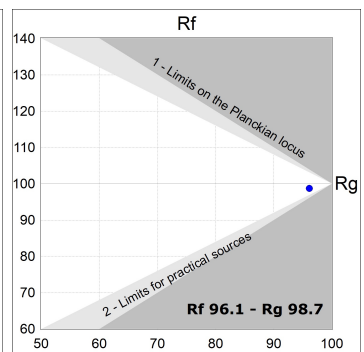

PHOTOMETRIC DATA :