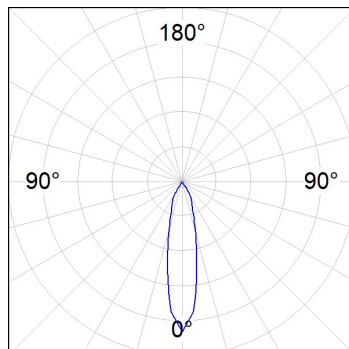

PHOTOMETRIC DATA :