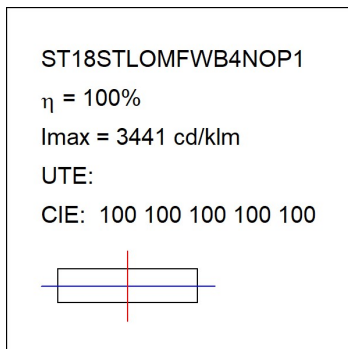

PHOTOMETRIC DATA :