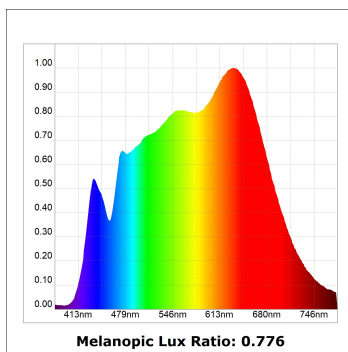

PHOTOMETRIC DATA :