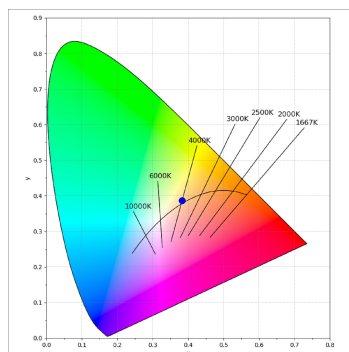

PHOTOMETRIC DATA :