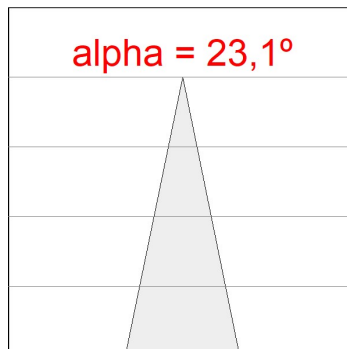

PHOTOMETRIC DATA :