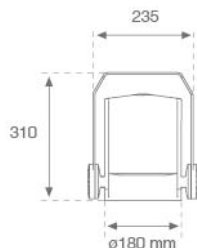

SHOT 180

SH270ST840NA