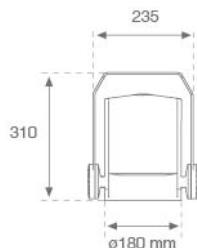

SHOT 180

SH270SP840NG