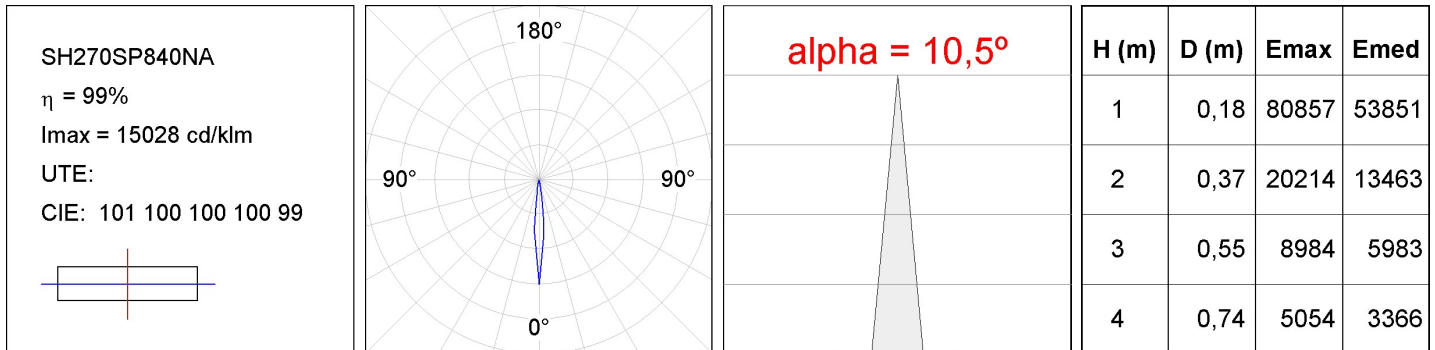

PHOTOMETRIC DATA :