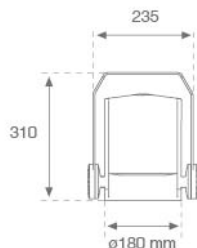

SHOT 180

SH270SP840NA