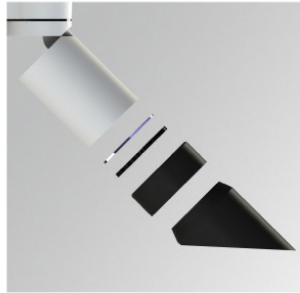

SCRD170B

LOOK/IMAG ACC. SCREEN

Description:

Accessory for spotlights models LOOK/IMAG ACC. SCREEN of LAMP brand. Anti-glare screen type lacquered in black colour.

Finish: Matte black RAL 9011

Weight: 105 g

Installation:

TECHNICAL SPECIFICATIONS:

CUSTOM MADE OPTIONS:

PHOTOMETRIC DATA :

Adaptador accesorios LOOK / IMAG, obligatorio para utilizar accesorios
LOOK / IMAG accessories adaptor, mandatory to use accessories
Adaptateur accessoires LOOK / IMAG, obligatoire pour utiliser accessoires

Código Color
● 96.00.25.2 ■

Posibles combinaciones Adaptador + Accesorios
Accessoires + Adaptor possible combinations
Possibles combinaisons Adaptateur + Accessoires

96.00.25.2 + 96.00.26.2 + 96.00.27.2 + 96.00.28.2