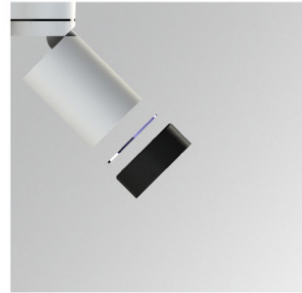

96.00.25.2 + 96.00.26.2