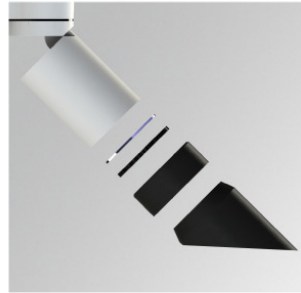

Adaptador accesorios LOOK / IMAG, obligatorio para utilizar accesorios
LOOK / IMAG accessories adaptor, mandatory to use accessories
Adaptateur accessoires LOOK / IMAG, obligatoire pour utiliser accessoires

Código Color
● 96.00.25.2 ■

Posibles combinaciones Adaptador + Accesorios
Accessoires + Adaptor possible combinations
Possibles combinaisons Adaptateur + Accessoires

96.00.25.2 + 96.00.26.2 + 96.00.27.2 + 96.00.28.2