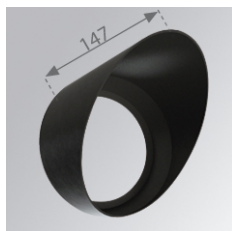

SCRD170B

LOOK/IMAG ACC. SCREEN

Description:

Accessory for spotlights models LOOK/IMAG ACC. SCREEN of LAMP brand. Anti-glare screen type lacquered in black colour.

Finish: Matte black RAL 9011

Weight: 105 g