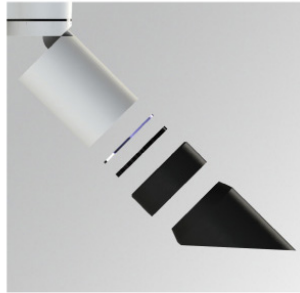

Adaptador accesorios LOOK / IMAG, obligatorio para utilizar accesorios
LOOK / IMAG accessories adaptor, mandatory to use accessories
Adaptateur accessoires LOOK / IMAG, obligatoire pour utiliser accessoires

Código Color
● 96.00.25.2 ■

Posibles combinaciones Adaptador + Accesorios
Accessoires + Adaptor possible combinations
Possibles combinaisons Adaptateur + Accessoires

96.00.25.2 + 96.00.26.2 + 96.00.27.2 + 96.00.28.2