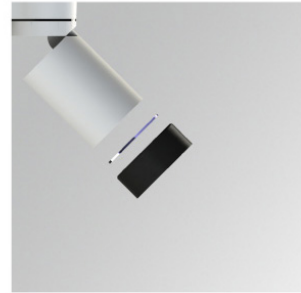

96.00.25.2 + 96.00.26.2