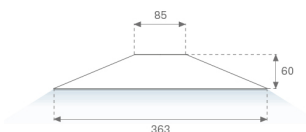

S8BE363PT

**ACC. BELL STORMBELL 80 Ø363x60 PT**

---

**Description:**

Accessory for suspended luminaries modell ACC. BELL STORMBELL 80 Ø363x60 PT LAMP brand. Body made in PET plastic recycled.

**Weight:** 186 g