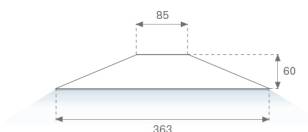

S8BE363CK

---

**ACC. BELL STORMBELL 80 Ø363x60 CK**

**Description:**

Accessory for suspended luminaries modell ACC. BELL STORMBELL 80 Ø363x60 CK LAMP brand. Body made in cork recycled

**Weight:** 226 g

---