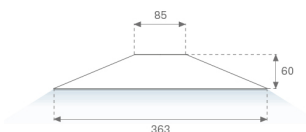

S8BE363B

ACC. BELL STORMBELL 80 Ø363x60 BK

Description:

Accessory for suspended luminaries modell ACC. BELL STORMBELL 80 Ø363x60 BK LAMP brand. Body made of aluminum with white/black/Materiality finish.

Weight: 584 g