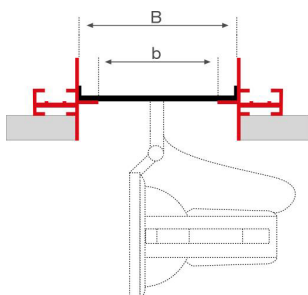

**PUZZLE**

PUTRFRPR1000B PUZZLE ACC. HIDDEN FRAME PROFILE 1M BK.

**Description:**

Accessory for recessed downlight model PUZZLE ACC. HIDDEN FRAME PROFILE 1M BK., LAMP brand. 1m profile type for customized hidden frame. Made of black lacquered extruded aluminium.

**Finish:** Shiny black RAL 9011

**Weight:** 380 g

**IEE :**

**Installation:**

**Lamp:**

**Type:**

**Electrical features:**

**Technical features:**