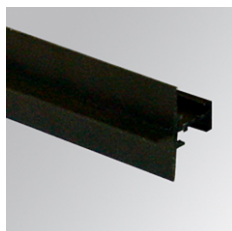

**PUZZLE**

PUTRFRPR1000B PUZZLE ACC. HIDDEN FRAME PROFILE 1M BK.

**Description:**

Accessory for recessed downlight model PUZZLE ACC. HIDDEN FRAME PROFILE 1M BK., LAMP brand. 1m profile type for customized hidden frame. Made of black lacquered extruded aluminium.

**Finish:** Shiny black RAL 9011

**Weight:** 380 g

**IEE :**

**Installation:**

**Lamp:**

**Type:**

**Electrical features:**

**Technical features:**