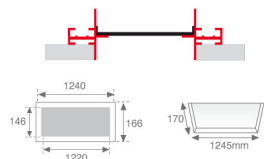

PUZZLEPUTRFR6W **PUZZLE ACC. HIDDEN FRAME N°6 WH.****Description:**

Accessory for recessed downlight model PUZZLE ACC. HIDDEN FRAME N°6 WH., LAMP brand. Hidden recessed frame type to adapt modules. Made of white lacquered extruded aluminium, with built-in ceiling brackets.

Finish: Shiny white RAL 9010**Weight:** 1.182 g**IEE :****Installation:****Lamp:****Type:****Electrical features:****Technical features:****Quality certificates:****Photometrical data:**