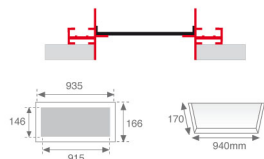

PUZZLEPUTRFR5W **PUZZLE ACC. HIDDEN FRAME N°5 WH.****Description:**

Accessory for recessed downlight model PUZZLE ACC. HIDDEN FRAME N°5 WH., LAMP brand. Hidden recessed frame type to adapt modules. Made of white lacquered extruded aluminium, with built-in ceiling brackets.

Finish: Shiny white RAL 9010**Weight:** 940 g**IEE :****Installation:****Lamp:****Type:****Electrical features:****Technical features:****Quality certificates:****Photometrical data:**