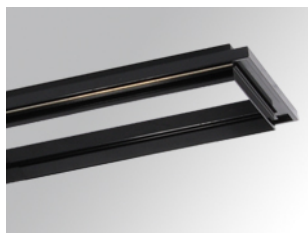

PUZZLEPUTRFR5W **PUZZLE ACC. HIDDEN FRAME N°5 WH.****Description:**

Accessory for recessed downlight model PUZZLE ACC. HIDDEN FRAME N°5 WH., LAMP brand. Hidden recessed frame type to adapt modules. Made of white lacquered extruded aluminium, with built-in ceiling brackets.

Finish: Shiny white RAL 9010**Weight:** 940 g**IEE :****Installation:****Lamp:****Type:****Electrical features:****Technical features:****Quality certificates:****Photometrical data:**