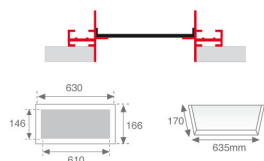

PUZZLE

PUTRFR4W

PUZZLE ACC. HIDDEN FRAME N°4 WH.

Description:

Accessory for recessed downlight model PUZZLE ACC. HIDDEN FRAME N°4 WH., LAMP brand. Hidden recessed frame type to adapt modules. Made of white lacquered extruded aluminium, with built-in ceiling brackets.

Finish: Shiny white RAL 9010

Weight: 936 g