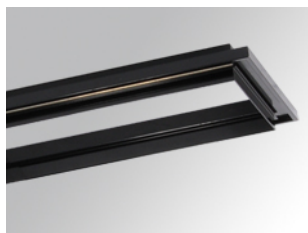

PUZZLE

PUTRFR4W

PUZZLE ACC. HIDDEN FRAME N°4 WH.

Description:

Accessory for recessed downlight model PUZZLE ACC. HIDDEN FRAME N°4 WH., LAMP brand. Hidden recessed frame type to adapt modules. Made of white lacquered extruded aluminium, with built-in ceiling brackets.

Finish: Shiny white RAL 9010

Weight: 936 g