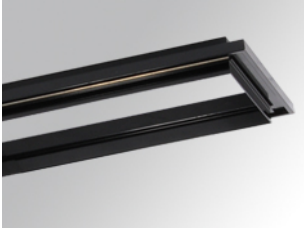

### PUZZLE ACC. HIDDEN FRAME N°2 BK.

**Description:**

Accessory for recessed downlight model PUZZLE ACC. HIDDEN FRAME N°2 BK., LAMP brand. Hidden recessed frame type to adapt modules. Made of black lacquered extruded aluminium, with built-in ceiling brackets.

**Finish:** Shiny black RAL 9011

**Weight:** 458 g