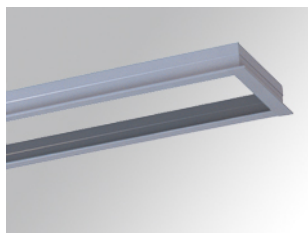

**PUZZLE****PUREFR6G PUZZLE ACC. REC FRAME N°6 GR.****Description:**

Accessory for recessed downlight model PUZZLE ACC. REC FRAME N°6 GR., LAMP brand. Recessed trim frame type to adapt modules. Made of grey lacquered extruded aluminium, with built-in ceiling brackets.

**Finish:** Gloss grey**Weight:** 1.047 g**IEE :****Installation:****Lamp:****Type:****Electrical features:****Technical features:****Quality certificates:****Photometrical data:**