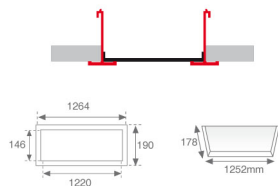

**PUZZLE****PUREFR6G PUZZLE ACC. REC FRAME N°6 GR.****Description:**

Accessory for recessed downlight model PUZZLE ACC. REC FRAME N°6 GR., LAMP brand. Recessed trim frame type to adapt modules. Made of grey lacquered extruded aluminium, with built-in ceiling brackets.

**Finish:** Gloss grey**Weight:** 1.047 g**IEE :****Installation:****Lamp:****Type:****Electrical features:****Technical features:****Quality certificates:****Photometrical data:**