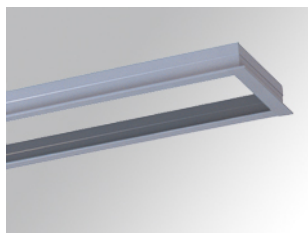

PUZZLE

PUREFR3G PUZZLE ACC. REC FRAME N°3 GR.

**Description:**

Accessory for recessed downlight model PUZZLE ACC. REC FRAME N°3 GR., LAMP brand. Recessed trim frame type to adapt modules. Made of grey lacquered injected aluminium, with built-in ceiling brackets.

Finish: Gloss grey**Weight:** 544 g**IEE :****Installation:****Lamp:****Type:****Electrical features:****Technical features:****Quality certificates:****Photometrical data:**