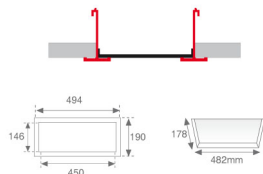

PUZZLE

PUREFR3G PUZZLE ACC. REC FRAME N°3 GR.

**Description:**

Accessory for recessed downlight model PUZZLE ACC. REC FRAME N°3 GR., LAMP brand. Recessed trim frame type to adapt modules. Made of grey lacquered injected aluminium, with built-in ceiling brackets.

Finish: Gloss grey**Weight:** 544 g**IEE :****Installation:****Lamp:****Type:****Electrical features:****Technical features:****Quality certificates:****Photometrical data:**