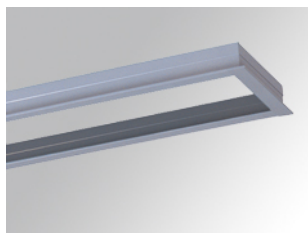

PUZZLE**PUREFR2G PUZZLE ACC. REC FRAME N°2 GR.****Description:**

Accessory for recessed downlight model PUZZLE ACC. REC FRAME N°2 GR., LAMP brand. Recessed trim frame type to adapt modules. Made of grey lacquered injected aluminium, with built-in ceiling brackets.

Finish: Gloss grey**Weight:** 450 g**IEE :****Installation:****Lamp:****Type:****Electrical features:****Technical features:****Quality certificates:****Photometrical data:**