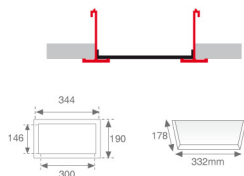

PUZZLE**PUREFR2G PUZZLE ACC. REC FRAME N°2 GR.****Description:**

Accessory for recessed downlight model PUZZLE ACC. REC FRAME N°2 GR., LAMP brand. Recessed trim frame type to adapt modules. Made of grey lacquered injected aluminium, with built-in ceiling brackets.

Finish: Gloss grey**Weight:** 450 g**IEE :****Installation:****Lamp:****Type:****Electrical features:****Technical features:****Quality certificates:****Photometrical data:**