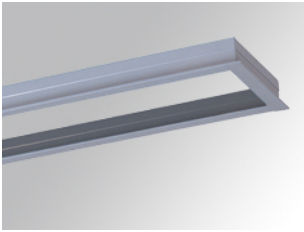

PUZZLE

PUREFR1W

PUZZLE ACC. REC FRAME N°1 WH.

Description:

Accessory for recessed downlight model PUZZLE ACC. REC FRAME N°1 WH., LAMP brand. Recessed trim frame type to adapt modules. Made of white lacquered injected aluminium, with built-in ceiling brackets.

Finish: Shiny white RAL 9010

Weight: 235 g