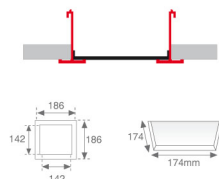

**PUZZLE**

PUREFR1G PUZZLE ACC. REC FRAME N°1 GR.

**Description:**

Accessory for recessed downlight model PUZZLE ACC. REC FRAME N°1 GR., LAMP brand. Recessed trim frame type to adapt modules. Made of grey lacquered injected aluminium, with built-in ceiling brackets.

**Finish:** Gloss grey**Weight:** 235 g**IEE :****Installation:****Lamp:****Type:****Electrical features:****Technical features:****Quality certificates:****Photometrical data:**