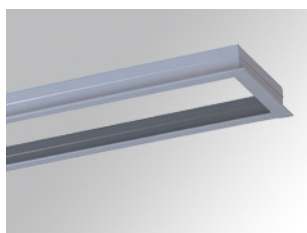

**PUZZLE**

PUREFR1G PUZZLE ACC. REC FRAME N°1 GR.

**Description:**

Accessory for recessed downlight model PUZZLE ACC. REC FRAME N°1 GR., LAMP brand. Recessed trim frame type to adapt modules. Made of grey lacquered injected aluminium, with built-in ceiling brackets.

**Finish:** Gloss grey**Weight:** 235 g**IEE :****Installation:****Lamp:****Type:****Electrical features:****Technical features:****Quality certificates:****Photometrical data:**