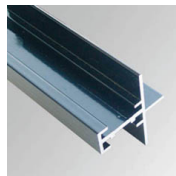

Code produit:

PUTRFRPR1000W
PUTRFRPR3000W

Description:

PUZZLE ACC. HIDDEN FRAME PROFILE 1M WH.
PUZZLE ACC. HIDDEN FRAME PROFILE 3M WH.