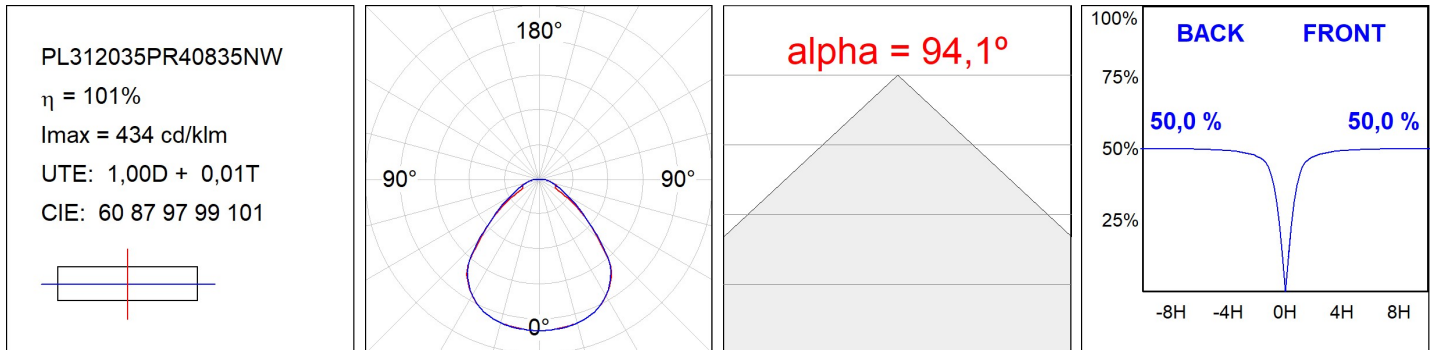

PHOTOMETRIC DATA :