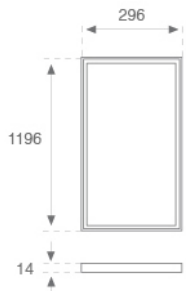

**PLAT**

PL312035PR40835NW

**PLAT G3 1200X300 4200 835 PRIS IP40 WH**

**Description:**

Recessed or suspended luminaire model PLAT G3, LAMP brand. Made of matt white steel with prismatic polycarbonate diffuser. Model with MID-POWER LED, 3500K colour temperature and CRI 80. Control gear included. Glare rating <19 (for 4h, 8h 70/50/20). With a protection rating of IP40 (non-recessed part) and IP20 (recessed part), IK06. Insulation class II. Photobiological safety group 0. Lifetime: 70.000h L80 B10

**Finish:** Matte Traffic white RAL 9016

**Dimensions:** 1.196 x 296 x 14 mm

**Weight:** 3.900 g

**Installation:** Recessed

**TECHNICAL SPECIFICATIONS:**

<b>Light output:</b>	3.500 lm	<b>°K :</b>	3500
<b>Plum:</b>	30W	<b>CRI :</b>	80
<b>Efficacy:</b>	116,7 lm/w	<b>MacAdam:</b>	3
<b>UGR:</b>	<19	<b>Power Supply:</b>	220-240V 50/60Hz
<b>Type:</b>	MID POWER LED	<b>Gear:</b>	Electronic
<b>LED Lifetime:</b>	70.000 L80 B10 (Ta=25°C)		
<b>Power:</b>	28W		

**Description:**

PLAT ACC. FRAME REC 1200X300MM WH.

**Product code:**

PLSFFR120

**Description:**

PLAT ACC. FRAME SUR 1200X300MM WH.

---

**ACCESORIES :**