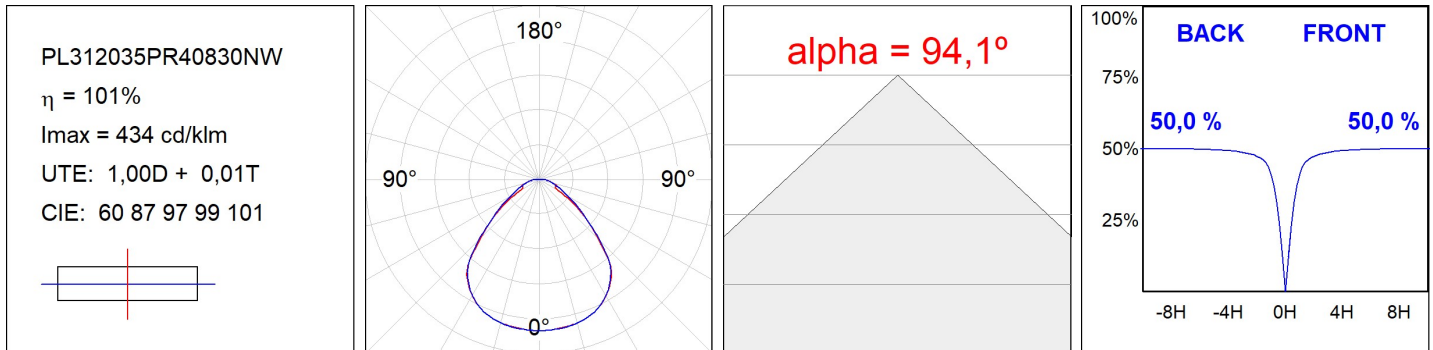

PHOTOMETRIC DATA :