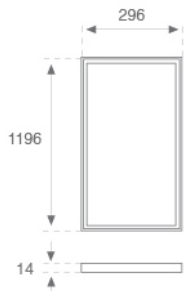

PL312035PR40830NW

PLAT G3 1200X300 3200 830 PRIS IP40 WH

Description:

Recessed or suspended luminaire model PLAT G3, LAMP brand. Made of matt white steel with prismatic polycarbonate diffuser. Model with MID-POWER LED, 3000K colour temperature and CRI 80. Control gear included. Glare rating <19 (for 4h, 8h 70/50/20). With a protection rating of IP40 (non-recessed part) and IP20 (recessed part), IK06. Insulation class II. Photobiological safety group 0. Lifetime: 70.000h L80 B10

Finish: Matte Traffic white RAL 9016

Dimensions: 1.196 x 296 x 14 mm

Weight: 3.900 g

Installation: Recessed

TECHNICAL SPECIFICATIONS:

Light output:	3.395 lm	°K :	3000
Plum:	32W	CRI :	80
Efficacy:	109,5 lm/w	MacAdam:	3
UGR:	<19	Power Supply:	220-240V 50/60Hz
Type:	MID POWER LED	Gear:	Electronic
LED Lifetime:	70.000 L80 B10 (Ta=25°C)		
Power:	30W		

PLAT ACC. FRAME REC 1200X300MM WH.

Product code:

PLSFFR120

Description:

PLAT ACC. FRAME SUR 1200X300MM WH.

ACCESORIES :

Suspension

Product code: