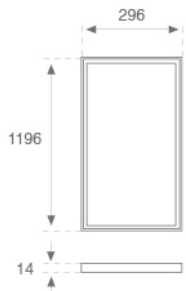

**PLAT**

PL312035PR40830DW

**PLAT G3 1200X300 3200 830 PRIS IP40 DA W**

**Description:**

Recessed or suspended luminaire model PLAT G3, LAMP brand. Made of matt white steel with prismatic polycarbonate diffuser. Model with MID-POWER LED, 3000K colour temperature and CRI 80. Control DALI gear included. Glare rating <19 (for 4h, 8h 70/50/20). With a protection rating of IP40 (non-recessed part) and IP20 (recessed part), IK06. Insulation class II. Photobiological safety group 0. Lifetime: 70.000h L80 B10

**Finish:** Matte Traffic white RAL 9016

**Dimensions:** 1.196 x 296 x 14 mm

**Weight:** 3.900 g

**Installation:** Recessed

**TECHNICAL SPECIFICATIONS:**

<b>Light output:</b>	3.395 lm	<b>°K :</b>	3000
<b>Plum:</b>	33,6W	<b>CRI :</b>	80
<b>Efficacy:</b>	109,5 lm/w	<b>MacAdam:</b>	3
<b>UGR:</b>	<19	<b>Power Supply:</b>	220-240V 50/60Hz
<b>Type:</b>	MID POWER LED	<b>Gear:</b>	Adjustable DALI
<b>LED Lifetime:</b>	70.000 L80 B10 (Ta=25°C)		
<b>Power:</b>	30W		

**Description:**

PLAT ACC. FRAME REC 1200X300MM WH.

**Product code:**

PLSFFR120

**Description:**

PLAT ACC. FRAME SUR 1200X300MM WH.

---

**ACCESORIES :**