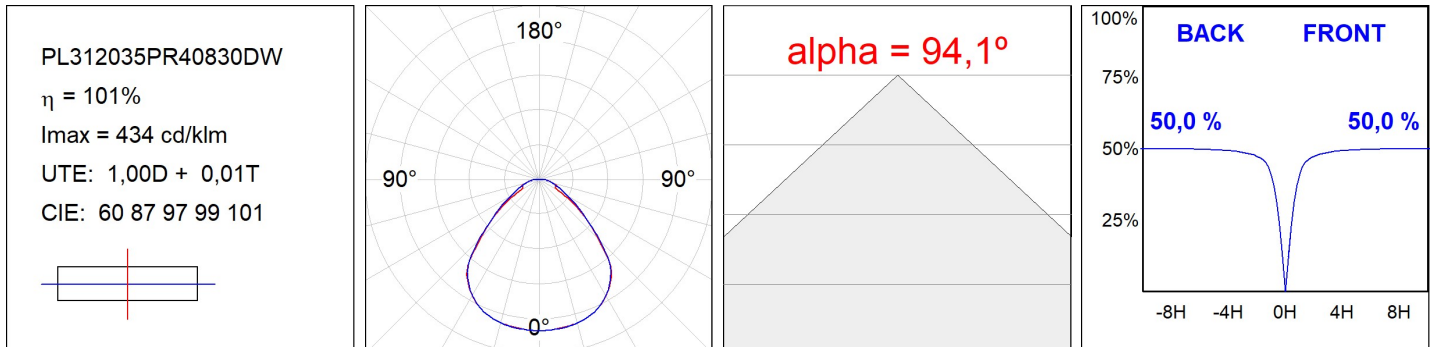

PHOTOMETRIC DATA :