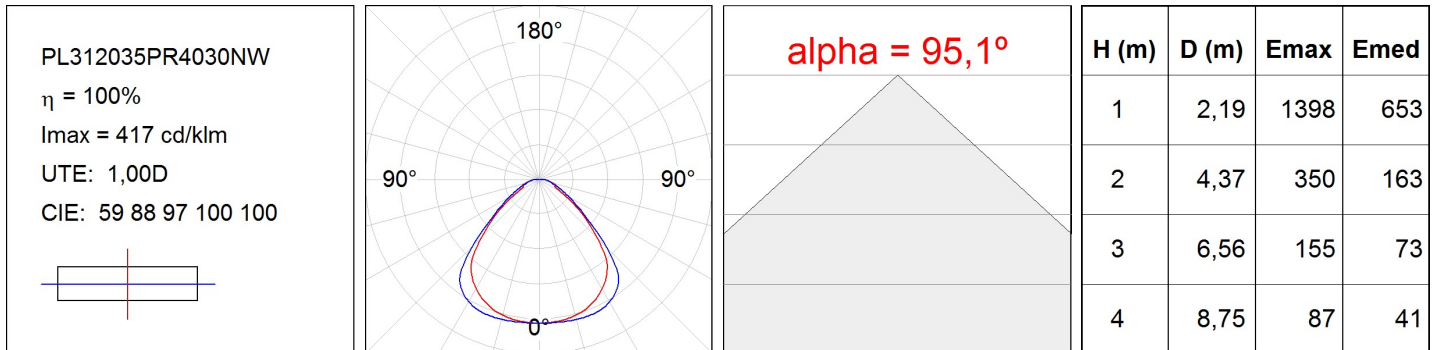

PL312035PR4030NW

**PLAT G3 1200X300 3200 WW PRIS IP40 WH**

**Description:**

Recessed or suspended luminaire model PLAT G3, LAMP brand. Made of matt white steel with prismatic polycarbonate diffuser. Model with MID-POWER LED, 3000K colour temperature and CRI 80. Control gear included. Glare rating <19 (for 4h, 8h 70/50/20). With a protection rating of IP40 (non-recessed part) and IP20 (recessed part), IK06. Insulation class II. Photobiological safety group 0. Lifetime: 70.000h L80 B10

**Finish:** Matte Traffic white RAL 9016

**Dimensions:** 1.196 x 296 x 14 mm

**Weight:** 3.900 g

**Installation:** Recessed

**TECHNICAL SPECIFICATIONS:**

<b>Light output:</b>	3.395 lm	<b>°K :</b>	3000
<b>Plum:</b>	32W	<b>CRI :</b>	80
<b>Efficacy:</b>	109,5 lm/w	<b>MacAdam:</b>	3
<b>UGR:</b>	19	<b>Power Supply:</b>	220-240V 50/60Hz
<b>Type:</b>	MID POWER LED	<b>Gear:</b>	Electronic
<b>LED Lifetime:</b>	70.000 L80 B10 (Ta=25°C)		
<b>Power:</b>	30W		

*Light output tolerance +/- 10%*

**PHOTOMETRIC DATA :**

---

**ACCESORIES :**

**Assembly**

**Product code:**

PLREFR120

**Description:**