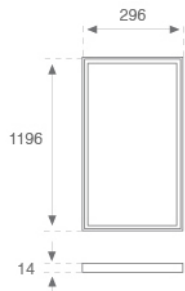

PL312035PR4030NW

**PLAT G3 1200X300 3200 WW PRIS IP40 WH**

**Description:**

Recessed or suspended luminaire model PLAT G3, LAMP brand. Made of matt white steel with prismatic polycarbonate diffuser. Model with MID-POWER LED, 3000K colour temperature and CRI 80. Control gear included. Glare rating <19 (for 4h, 8h 70/50/20). With a protection rating of IP40 (non-recessed part) and IP20 (recessed part), IK06. Insulation class II. Photobiological safety group 0. Lifetime: 70.000h L80 B10

**Finish:** Matte Traffic white RAL 9016

**Dimensions:** 1.196 x 296 x 14 mm

**Weight:** 3.900 g

**Installation:** Recessed

**TECHNICAL SPECIFICATIONS:**

<b>Light output:</b>	3.395 lm	<b>°K :</b>	3000
<b>Plum:</b>	32W	<b>CRI :</b>	80
<b>Efficacy:</b>	109,5 lm/w	<b>MacAdam:</b>	3
<b>UGR:</b>	19	<b>Power Supply:</b>	220-240V 50/60Hz
<b>Type:</b>	MID POWER LED	<b>Gear:</b>	Electronic
<b>LED Lifetime:</b>	70.000 L80 B10 (Ta=25°C)		
<b>Power:</b>	30W		

PLAT ACC. FRAME REC 1200X300MM WH.

**Product code:**

PLSFFR120

**Description:**

PLAT ACC. FRAME SUR 1200X300MM WH.

---

**ACCESORIES :**

**Suspension**