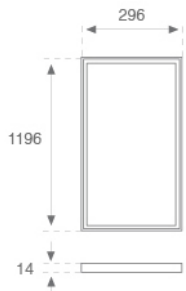

**PLAT**

PL312035OP40840DW

**PLAT G3 1200X300 3600 840 OPAL IP40 DA W**

**Description:**

Recessed or suspended luminaire model PLAT G3, LAMP brand. Made of matt white steel with opal polycarbonate diffuser. Model with MID-POWER LED, 4000K colour temperature and CRI 80. Control DALI gear included. With a protection rating of IP40 (non-recessed part) and IP20 (recessed part), IK06. Insulation class II. Photobiological safety group 0. Lifetime: 70.000h L80 B10.

**Finish:** Matte Traffic white RAL 9016

**Dimensions:** 1.196 x 296 x 14 mm

**Weight:** 3.900 g

**Installation:** Recessed

**TECHNICAL SPECIFICATIONS:**

<b>Light output:</b>	3.819 lm	<b>°K :</b>	4000
<b>Plum:</b>	33,6W	<b>CRI :</b>	80
<b>Efficacy:</b>	123,2 lm/w	<b>MacAdam:</b>	3
<b>Type:</b>	MID POWER LED	<b>Power Supply:</b>	220-240V 50/60Hz
<b>LED Lifetime:</b>	70.000 L80 B10 (Ta=25°C)	<b>Gear:</b>	Adjustable DALI
<b>Power:</b>	30W		

**Description:**

PLAT ACC. FRAME REC 1200X300MM WH.

**Product code:**

PLSFFR120

**Description:**

PLAT ACC. FRAME SUR 1200X300MM WH.

---

**ACCESORIES :**