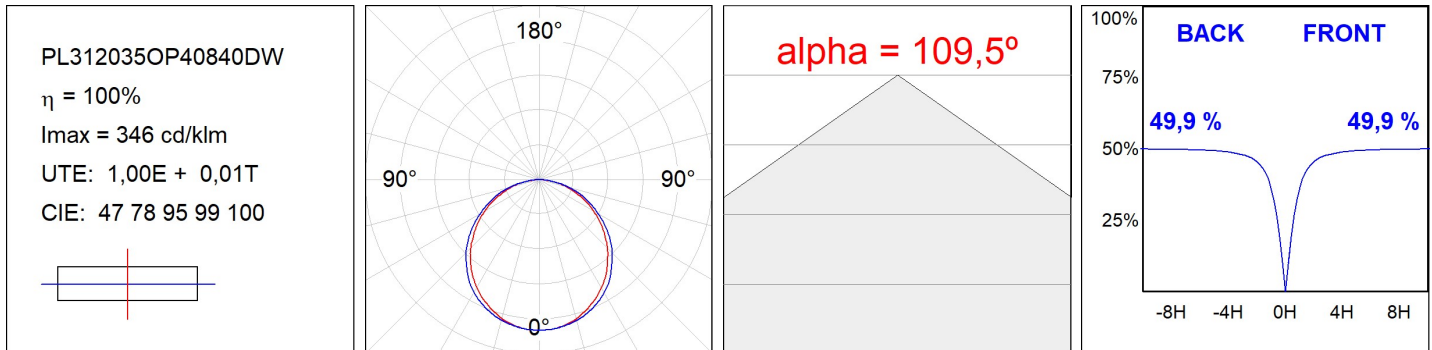

PHOTOMETRIC DATA :