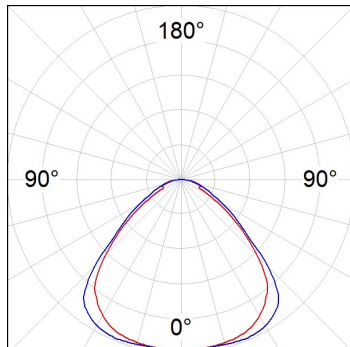

Finish: Matte Traffic white RAL 9016

Dimensions: 596 x 596 x 14 mm

Weight: 3.900 g

Installation: Recessed

TECHNICAL SPECIFICATIONS:

| | | | |
|----------------------|--------------------------|----------------------|------------------|
| Light output: | 3.500 lm | °K : | 3500 |
| Plum: | 30W | CRI : | 80 |
| Efficacy: | 116,7 lm/w | MacAdam: | 3 |
| UGR: | 19 | Power Supply: | 220-240V 50/60Hz |
| Type: | MID POWER SAMSUNG | Gear: | Electronic |
| LED Lifetime: | 70.000 L80 B10 (Ta=25°C) | | |
| Power: | 28W | | |

Light output tolerance +/- 10%

CUSTOM MADE OPTIONS:

PHOTOMETRIC DATA :

PL306040PR4035NW
 $\eta = 101\%$
 $I_{max} = 394 \text{ cd/klm}$
UTE: 1,00D + 0,01T
CIE: 58 87 97 99 101

ACCESORIES :

Assembly

Product code: