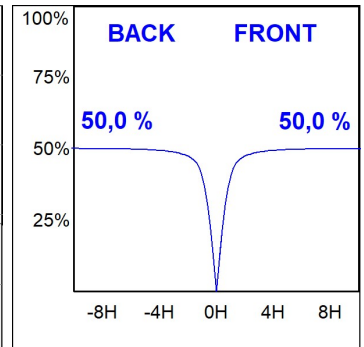

Finish: Matte Traffic white RAL 9016

Dimensions: 596 x 596 x 14 mm

Weight: 3.900 g

Installation: Recessed

TECHNICAL SPECIFICATIONS:

| | | | |
|----------------------|--------------------------|----------------------|------------------|
| Light output: | 3.500 lm | °K : | 3500 |
| Plum: | 30W | CRI : | 80 |
| Efficacy: | 116,7 lm/w | MacAdam: | 3 |
| UGR: | 19 | Power Supply: | 220-240V 50/60Hz |
| Type: | MID POWER SAMSUNG | Gear: | Electronic |
| LED Lifetime: | 70.000 L80 B10 (Ta=25°C) | | |
| Power: | 28W | | |

Light output tolerance +/- 10%

CUSTOM MADE OPTIONS:

PHOTOMETRIC DATA :

PL306040PR4035NW
 $\eta = 101\%$
 $I_{max} = 394 \text{ cd/klm}$
UTE: 1,00D + 0,01T
CIE: 58 87 97 99 101

ACCESORIES :

Assembly

Product code: