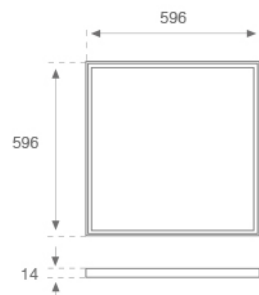

PLAT

PL306040PR4035NW

PLAT G3 600X600 4200 835 PRIS IP40 WH

Description:

Recessed or suspended luminaire model PLAT G3, LAMP brand. Made of matt white steel with prismatic polycarbonate diffuser. Model with MID-POWER LED, 3500K colour temperature and CRI 80. Control gear included. Glare rating <19 (for 4h, 8h 70/50/20). With a protection rating of IP40 (non-recessed part) and IP20 (recessed part), IK06. Insulation class II. Photobiological safety group 0. Lifetime: 70.000h L80 B10

Finish: Matte Traffic white RAL 9016

Dimensions: 596 x 596 x 14 mm

Weight: 3.900 g

Installation: Recessed

TECHNICAL SPECIFICATIONS:

| | | | |
|----------------------|--------------------------|----------------------|------------------|
| Light output: | 3.500 lm | °K : | 3500 |
| Plum: | 30W | CRI : | 80 |
| Efficacy: | 116,7 lm/w | MacAdam: | 3 |
| UGR: | 19 | Power Supply: | 220-240V 50/60Hz |
| Type: | MID POWER SAMSUNG | Gear: | Electronic |
| LED Lifetime: | 70.000 L80 B10 (Ta=25°C) | | |
| Power: | 28W | | |

Light output tolerance +/- 10%

CUSTOM MADE OPTIONS:

PHOTOMETRIC DATA :

PL306040PR4035NW
 $\eta = 101\%$
 $I_{max} = 394 \text{ cd/klm}$
UTE: 1,00D + 0,01T
CIE: 58 87 97 99 101

ACCESORIES :

Assembly

Product code:

PLREFR060

Description:

PLAT ACC. FRAME REC 600X600MM WH.

Product code:

PLSFFR060

Description:

PLAT ACC. FRAME SUR 600X600MM WH.

Product code: