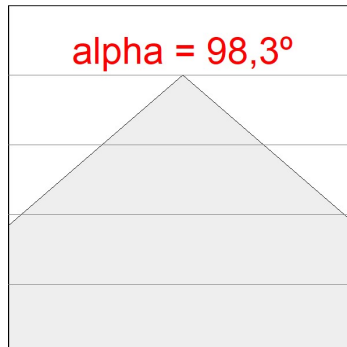

PHOTOMETRIC DATA :

PL306040PR4035NW
 $\eta = 101\%$
 $I_{max} = 394 \text{ cd/klm}$
UTE: 1,00D + 0,01T
CIE: 58 87 97 99 101