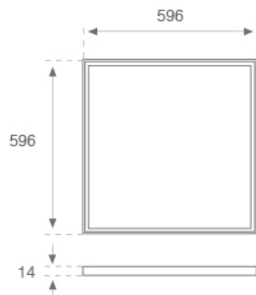

PL306035PR40840NW

**PLAT G3 600X600 3400 840 PRIS IP40 WH**

**Description:**

Recessed or suspended luminaire model PLAT G3, LAMP brand. Made of matt white steel with prismatic polycarbonate diffuser. Model with MID-POWER LED, 4000K colour temperature and CRI 80. Control gear included. Glare rating <19 (for 4h, 8h 70/50/20). With a protection rating of IP40 (non-recessed part) and IP20 (recessed part), IK06. Insulation class II. Photobiological safety group 0. Lifetime: 70.000h L80 B10

**Finish:** Matte Traffic white RAL 9016

**Dimensions:** 596 x 596 x 14 mm

**Weight:** 3.900 g

**Installation:** Recessed

**TECHNICAL SPECIFICATIONS:**

<b>Light output:</b>	3.607 lm	<b>°K :</b>	4000
<b>Plum:</b>	31W	<b>CRI :</b>	80
<b>Efficacy:</b>	116,4 lm/w	<b>MacAdam:</b>	3
<b>UGR:</b>	<19	<b>Power Supply:</b>	220-240V 50/60Hz
<b>Type:</b>	MID POWER LED	<b>Gear:</b>	Electronic
<b>LED Lifetime:</b>	70.000 L80 B10 (Ta=25°C)		
<b>Power:</b>	28W		

*Light output tolerance +/- 10%*

**CUSTOM MADE OPTIONS:**

PHOTOMETRIC DATA :

PL306035PR40840NW  
 $\eta = 101\%$   
 $I_{max} = 394 \text{ cd/klm}$   
UTE: 1,00D + 0,01T  
CIE: 58 87 97 99 101

---

**ACCESORIES :**