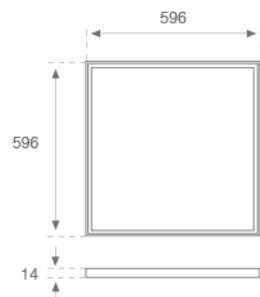

PL306035PR40840DW

**PLAT G3 600X600 3400 840 PRIS IP40 DA WH**

**Description:**

Recessed or suspended luminaire model PLAT G3, LAMP brand. Made of matt white steel with prismatic polycarbonate diffuser. Model with MID-POWER LED, 4000K colour temperature and CRI 80. Control DALI gear included. Glare rating <19 (for 4h, 8h 70/50/20). With a protection rating of IP40 (non-recessed part) and IP20 (recessed part), IK06. Insulation class II. Photobiological safety group 0. Lifetime: 70.000h L80 B10

**Finish:** Matte Traffic white RAL 9016

**Dimensions:** 596 x 596 x 14 mm

**Weight:** 3.900 g

**Installation:** Recessed

**TECHNICAL SPECIFICATIONS:**

<b>Light output:</b>	3.395 lm	<b>°K :</b>	4000
<b>Plum:</b>	31W	<b>CRI :</b>	80
<b>Efficacy:</b>	109,5 lm/w	<b>MacAdam:</b>	3
<b>UGR:</b>	<19	<b>Power Supply:</b>	220-240V 50/60Hz
<b>Type:</b>	MID POWER LED	<b>Gear:</b>	Adjustable DALI
<b>LED Lifetime:</b>	70.000 L80 B10 (Ta=25°C)		
<b>Power:</b>	28W		

**Description:**

PLAT ACC. FRAME REC 600X600MM WH.

**Product code:**

PLSFFR060

**Description:**

PLAT ACC. FRAME SUR 600X600MM WH.

---

**ACCESORIES :**