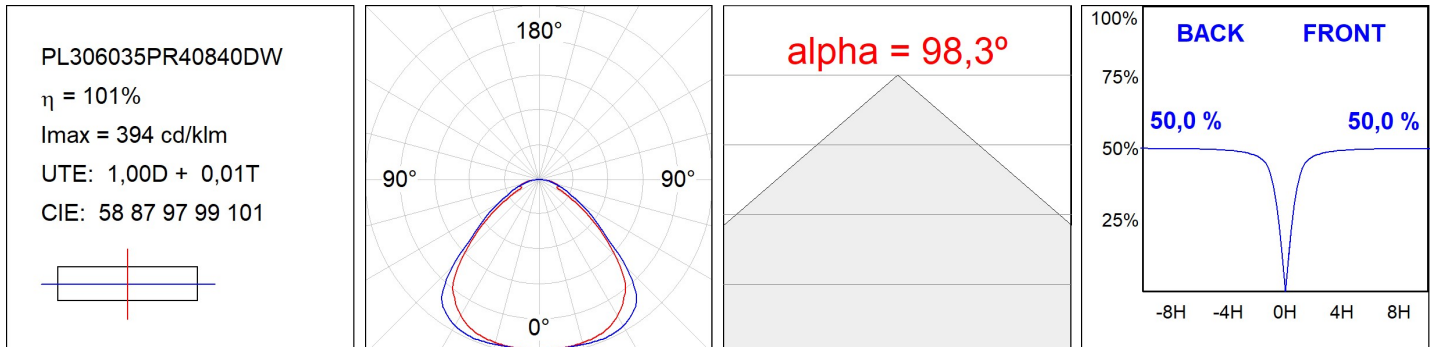

PHOTOMETRIC DATA :