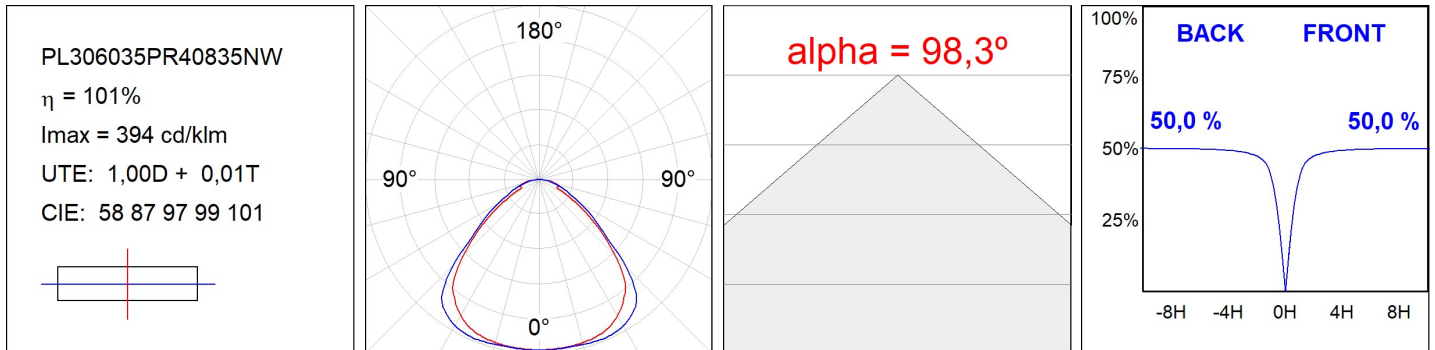

PHOTOMETRIC DATA :