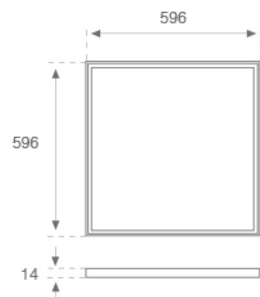

PL306035PR40835NW

**PLAT G3 600X600 4200 835 PRIS IP40 WH**

**Description:**

Recessed or suspended luminaire model PLAT G3, LAMP brand. Made of matt white steel with prismatic polycarbonate diffuser. Model with MID-POWER LED, 3500K colour temperature and CRI 80. Control gear included. Glare rating <19 (for 4h, 8h 70/50/20). With a protection rating of IP40 (non-recessed part) and IP20 (recessed part), IK06. Insulation class II. Photobiological safety group 0. Lifetime: 70.000h L80 B10

**Finish:** Matte Traffic white RAL 9016

**Dimensions:** 596 x 596 x 14 mm

**Weight:** 3.900 g

**Installation:** Recessed

**TECHNICAL SPECIFICATIONS:**

<b>Light output:</b>	3.500 lm	<b>°K :</b>	3500
<b>Plum:</b>	30W	<b>CRI :</b>	80
<b>Efficacy:</b>	116,7 lm/w	<b>MacAdam:</b>	3
<b>UGR:</b>	<19	<b>Power Supply:</b>	220-240V 50/60Hz
<b>Type:</b>	MID POWER LED	<b>Gear:</b>	Electronic
<b>LED Lifetime:</b>	70.000 L80 B10 (Ta=25°C)		
<b>Power:</b>	28W		

**Description:**

PLAT ACC. FRAME REC 600X600MM WH.

**Product code:**

PLSFFR060

**Description:**

PLAT ACC. FRAME SUR 600X600MM WH.

---

**ACCESORIES :**