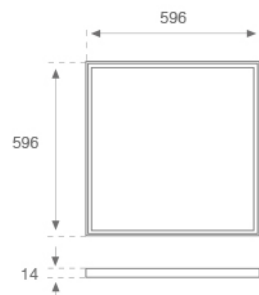

PL306035PR40830DW

**PLAT G3 600X600 3200 830 PRIS IP40 DA WH**

**Description:**

Recessed or suspended luminaire model PLAT G3, LAMP brand. Made of matt white steel with prismatic polycarbonate diffuser. Model with MID-POWER LED, 3000K colour temperature and CRI 80. Control DALI gear included. Glare rating <19 (for 4h, 8h 70/50/20). With a protection rating of IP40 (non-recessed part) and IP20 (recessed part), IK06. Insulation class II. Photobiological safety group 0. Lifetime: 70.000h L80 B10

**Finish:** Matte Traffic white RAL 9016

**Dimensions:** 596 x 596 x 14 mm

**Weight:** 3.900 g

**Installation:** Recessed

**TECHNICAL SPECIFICATIONS:**

<b>Light output:</b>	3.395 lm	<b>°K :</b>	3000
<b>Plum:</b>	31W	<b>CRI :</b>	80
<b>Efficacy:</b>	109,5 lm/w	<b>MacAdam:</b>	3
<b>UGR:</b>	<19	<b>Power Supply:</b>	220-240V 50/60Hz
<b>Type:</b>	MID POWER LED	<b>Gear:</b>	Adjustable DALI
<b>LED Lifetime:</b>	70.000 L80 B10 (Ta=25°C)		
<b>Power:</b>	28W		

**Description:**

PLAT ACC. FRAME REC 600X600MM WH.

**Product code:**

PLSFFR060

**Description:**

PLAT ACC. FRAME SUR 600X600MM WH.

---

**ACCESORIES :**