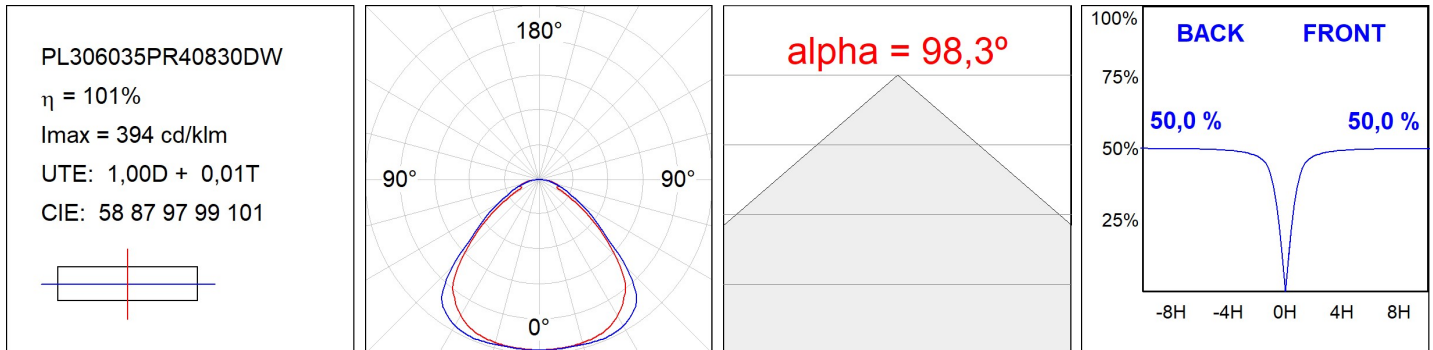

PHOTOMETRIC DATA :