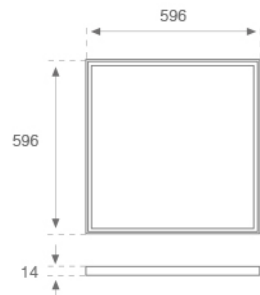

**PLAT**

PL306035OP65840DW

**PLAT G3 600X600 3600 840 OPAL IP65 DA WH**

**Description:**

Recessed or suspended luminaire model PLAT G3, LAMP brand. Made of matt white steel with opal polycarbonate diffuser. Model with MID-POWER LED, 4000K colour temperature and CRI 80. Control DALI gear included. With a protection rating of IP65 (non-recessed part) and IP20 (recessed part), IK06. Insulation class II. Photobiological safety group 0. Lifetime: 70.000h L80 B10.

**Finish:** Matte Traffic white RAL 9016

**Dimensions:** 596 x 596 x 14 mm

**Weight:** 3.900 g

**Installation:** Recessed

**TECHNICAL SPECIFICATIONS:**

<b>Light output:</b>	3.819 lm	<b>°K :</b>	4000
<b>Plum:</b>	31W	<b>CRI :</b>	80
<b>Efficacy:</b>	123,2 lm/w	<b>MacAdam:</b>	3
<b>Type:</b>	MID POWER LED	<b>Power Supply:</b>	220-240V 50/60Hz
<b>LED Lifetime:</b>	70.000 L80 B10 (Ta=25°C)	<b>Gear:</b>	Adjustable DALI
<b>Power:</b>	28W		

**Description:**

PLAT ACC. FRAME REC 600X600MM WH.

**Product code:**

PLSFFR060

**Description:**

PLAT ACC. FRAME SUR 600X600MM WH.

---

**ACCESORIES :**