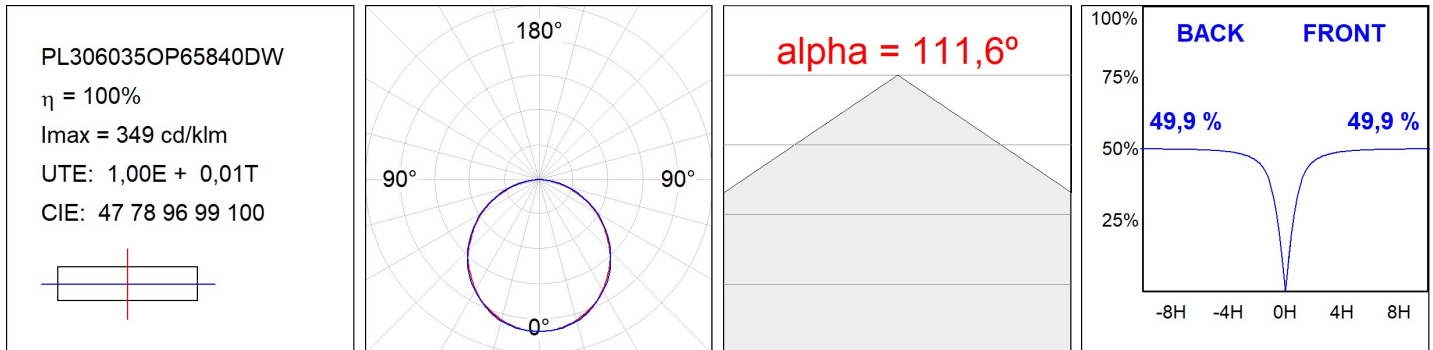

PHOTOMETRIC DATA :