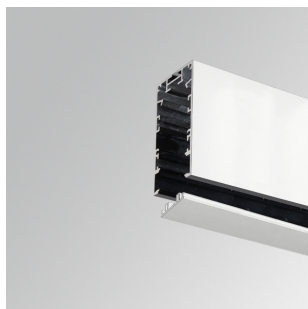

OSSUPR900W

OCULT SYS. ACC. SUR PROFILE 900 WH.

Description:

Accessory for surface/suspension structure model OCULT SYS. ACC. SUR PROFILE 900 WH. LAMP brand. Empty profile type supplied in 900 mm. Made of matt white extruded aluminium.

Finish: Matte white RAL 9010

Dimensions: 900 x 53 x 96 mm

Weight: 1.722 g