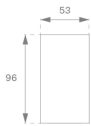

OSSUPR600B

OCULT SYS. ACC. SUR PROFILE 600 BK.

Description:

Accessory for surface/suspension structure model OCULT SYS. ACC. SUR PROFILE 600 BK. LAMP brand. Empty profile type supplied in 600 mm. Made of matt black extruded aluminium.

Finish: Matte black RAL 9011

Dimensions: 600 x 53 x 96 mm

Weight: 1.026 g

Installation:

TECHNICAL SPECIFICATIONS:

CUSTOM MADE OPTIONS:

PHOTOMETRIC DATA :