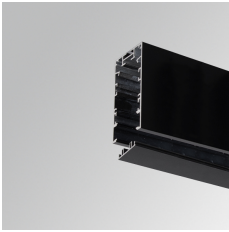

OSSUPR600B

OCULT SYS. ACC. SUR PROFILE 600 BK.

Description:

Accessory for surface/suspension structure model OCULT SYS. ACC. SUR PROFILE 600 BK. LAMP brand. Empty profile type supplied in 600 mm. Made of matt black extruded aluminium.

Finish: Matte black RAL 9011

Dimensions: 600 x 53 x 96 mm

Weight: 1.026 g

Installation:

TECHNICAL SPECIFICATIONS:

CUSTOM MADE OPTIONS:

PHOTOMETRIC DATA :