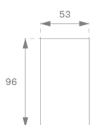

OCULT SYSTEM

OSSUPR500W OCULT SYS. ACC. SUR PROFILE 500 WH.

**Description:**

Accessory for surface/suspension structure model OCULT SYS. ACC. SUR PROFILE 500 WH. LAMP brand. Empty profile type supplied in 500 mm. Made of matt white extruded aluminium.

Finish: Matte white RAL 9010**Dimensions:** 500 x 53 x 96 mm**Weight:** 838 g**IEE :****Installation:****Lamp:****Type:****Electrical features:****Technical features:****Quality certificates:****Photometrical data:**