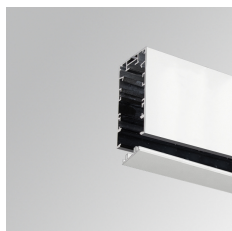

OCULT SYSTEM

OSSUPR500W OCULT SYS. ACC. SUR PROFILE 500 WH.

**Description:**

Accessory for surface/suspension structure model OCULT SYS. ACC. SUR PROFILE 500 WH. LAMP brand. Empty profile type supplied in 500 mm. Made of matt white extruded aluminium.

Finish: Matte white RAL 9010**Dimensions:** 500 x 53 x 96 mm**Weight:** 838 g**IEE :****Installation:****Lamp:****Type:****Electrical features:****Technical features:****Quality certificates:****Photometrical data:**