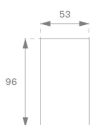

OCULT SYSTEMOSSUPR2000B **OCULT SYS. ACC. SUR PROFILE 2000 BK.****Description:**

Accessory for surface/suspension structure model OCULT SYS. ACC. SUR PROFILE 2000 BK. LAMP brand. Empty profile type supplied in 2000 mm. Made of matt black extruded aluminium.

Finish: Matte black RAL 9011**Dimensions:** 2.000 x 53 x 96 mm**Weight:** 4.054 g**IEE :****Installation:****Lamp:****Type:****Electrical features:****Technical features:****Quality certificates:****Photometrical data:**