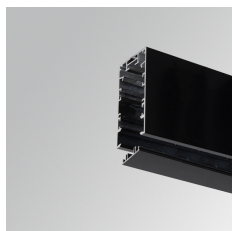

OCULT SYSTEMOSSUPR1700B **OCULT SYS. ACC. SUR PROFILE 1700 BK.****Description:**

Accessory for surface/suspension structure model OCULT SYS. ACC. SUR PROFILE 1700 BK. LAMP brand. Empty profile type supplied in 1700 mm. Made of matt black extruded aluminium.

Finish: Matte black RAL 9011**Dimensions:** 1.700 x 53 x 96 mm**Weight:** 3.358 g**IEE :****Installation:****Lamp:****Type:****Electrical features:****Technical features:****Quality certificates:****Photometrical data:**