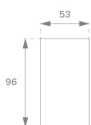

OCULT SYSTEMOSSUPR1700B **OCULT SYS. ACC. SUR PROFILE 1700 BK.****Description:**

Accessory for surface/suspension structure model OCULT SYS. ACC. SUR PROFILE 1700 BK. LAMP brand. Empty profile type supplied in 1700 mm. Made of matt black extruded aluminium.

Finish: Matte black RAL 9011**Dimensions:** 1.700 x 53 x 96 mm**Weight:** 3.358 g**IEE :****Installation:****Lamp:****Type:****Electrical features:****Technical features:****Quality certificates:****Photometrical data:**