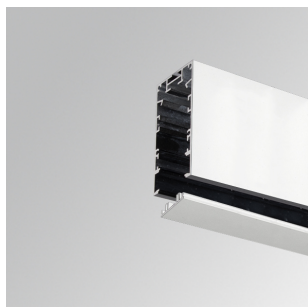

OSSUPR1300W

OCULT SYS. ACC. SUR PROFILE 1300 WH.

---

**Description:**

Accessory for surface/suspension structure model OCULT SYS. ACC. SUR PROFILE 1300 WH. LAMP brand. Empty profile type supplied in 1300 mm. Made of matt white extruded aluminium.

**Finish:** Matte white RAL 9010

**Dimensions:** 1.300 x 53 x 96 mm

**Weight:** 2.606 g

---