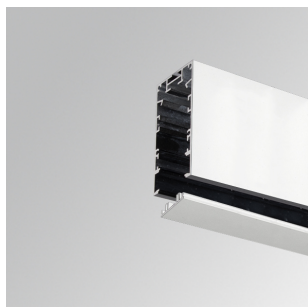

OSSUPR1000W

OCULT SYS. ACC. SUR PROFILE 1000 WH.

Description:

Accessory for surface/suspension structure model OCULT SYS. ACC. SUR PROFILE 1000 WH. LAMP brand. Empty profile type supplied in 1000 mm. Made of matt white extruded aluminium.

Finish: Matte white RAL 9010

Dimensions: 1.000 x 53 x 96 mm

Weight: 1.910 g